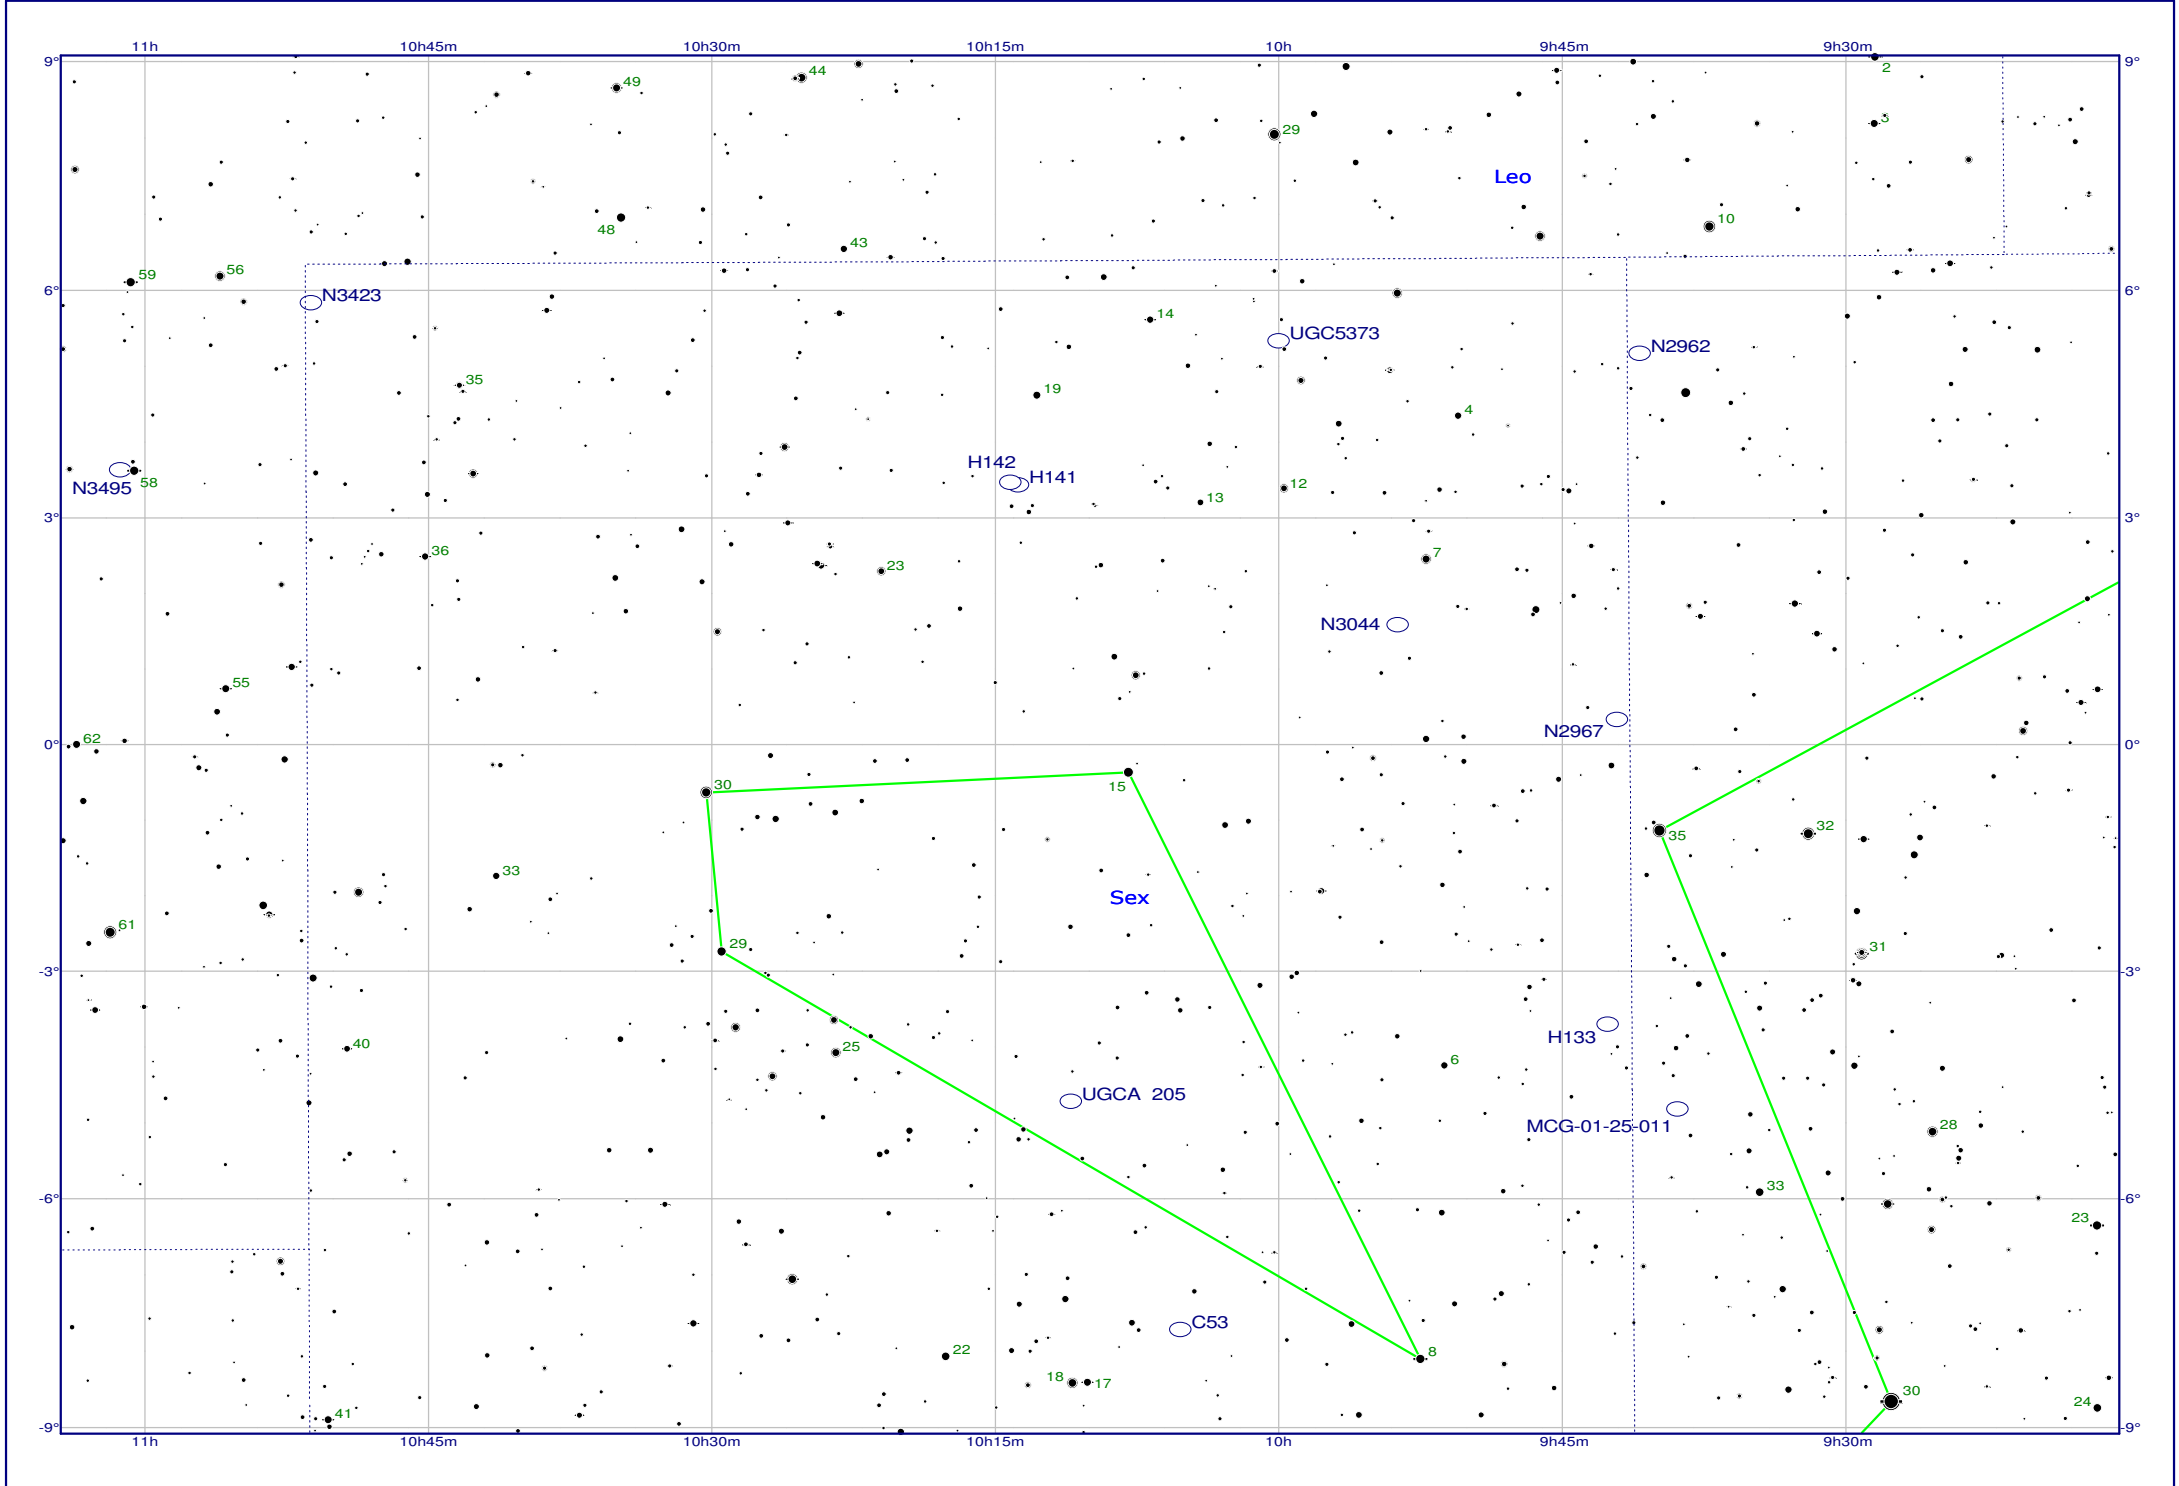

**10 galaxies**

Sex 1-1

Sex 2-1

Star map history	
V 1.00 (2010)	Initial release
V 1.01 (2014)	Bigger fonts, increased readability N2652 removed (= H133 / N2974) N3402 removed (= N3411)

**13 galaxies**